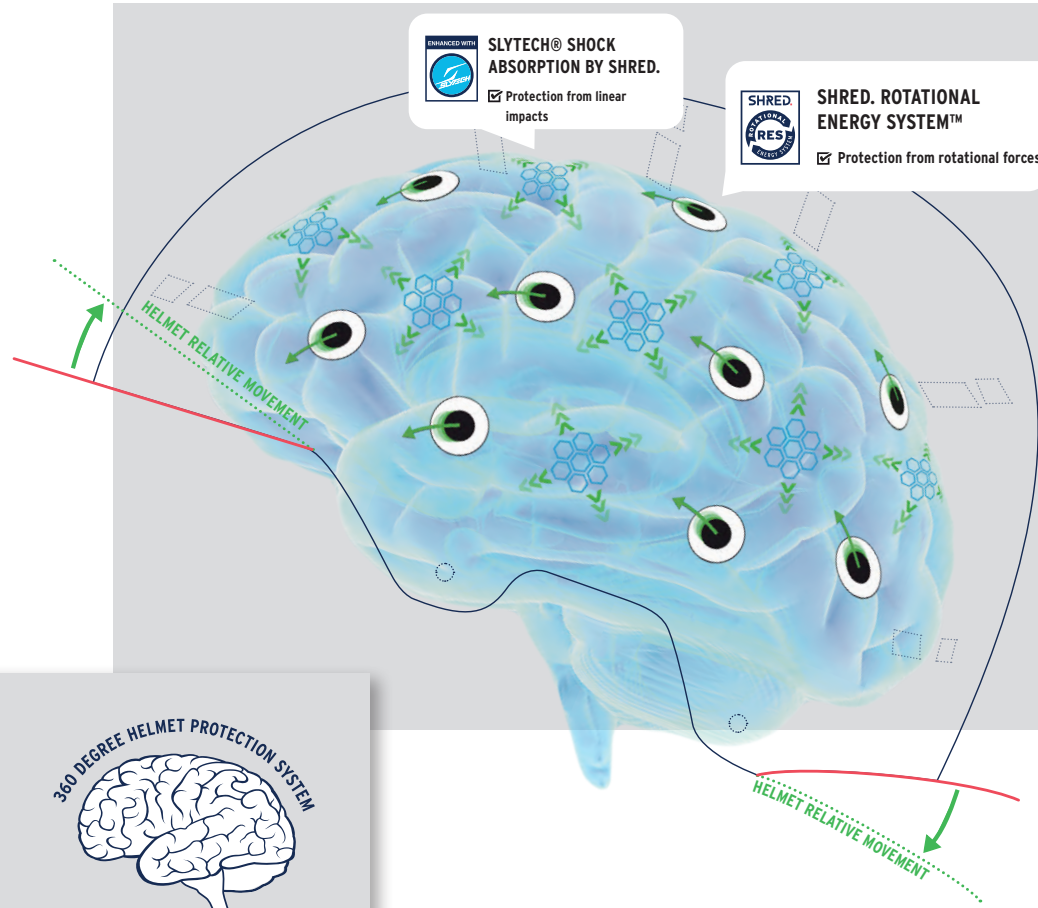

HELMETS TECHNOLOGY

SMART IMPACT PROTECTION

Powered by SHRED.'s Rotational Energy System™ and SLYTECH® Shock Absorption.

To boost your confidence and fun, SHRED.'s Smart Impact Protection System™ effectively combats both rotational and linear forces. Simply put, this reduces harmful forces transmitted to your brain. SHRED.'s Rotational Energy System™ offers the lightest and thinnest solution for addressing rotational forces while SLYTECH® Shock Absorption maximizes the helmet's ability to dissipate linear impact energy. Unleash your potential with SHRED.'s Smart Impact Protection System.™