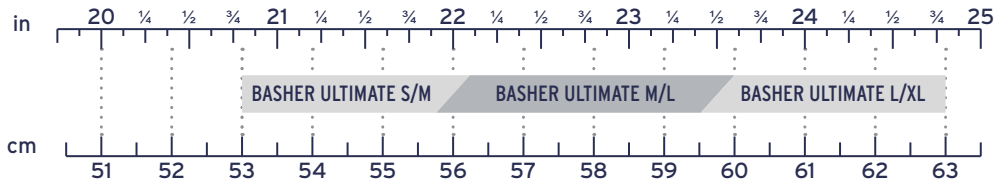

**CLOUD WHITE**

**MATTE**  
 SMALL/MEDIUM 53-56 cm  
 MEDIUM/LARGE 56-59 cm

**CODE: HEBSU034S**  
**CODE: HEBSU034M**

**BLACK**

**HARD-EAR CHIN GUARD**

**CODE: ACHSCJA11**

Compatible with Basher Ultimate,  
 Basher and Basher Mini.