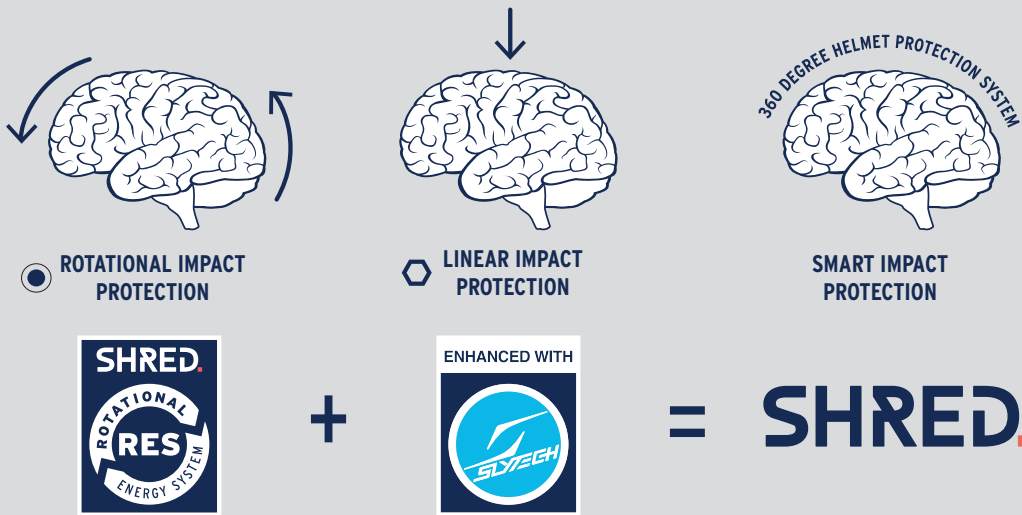

HELMETS TECHNOLOGY

SMART IMPACT PROTECTION

Powered by SHRED.'s Rotational Energy System™ and SLYTECH® Shock Absorption.

To boost your confidence and fun, SHRED.'s Smart Impact Protection System™ effectively combats both rotational and linear forces. Simply put, this reduces harmful forces transmitted to your brain. SHRED.'s Rotational Energy System™ offers the lightest and thinnest solution for addressing rotational forces while SLYTECH® Shock Absorption maximizes the helmet's ability to dissipate linear impact energy. Unleash your potential with SHRED.'s Smart Impact Protection System.™