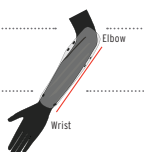

ARM GUARDS SIZE GUIDE

	S		M / STD		L / XTD	
	EU/cm	US/in	EU/cm	US/in	EU/cm	US/in
WRIST TO ELBOW LENGTH	25	9¾	27,5	10¾	30,5	12