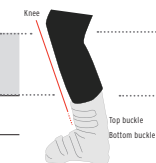

SHIN GUARDS SIZE GUIDE

	S		M / STD		L / XTD		PRO*	
	EU/cm	US/in	EU/cm	US/in	EU/cm	US/in	EU/cm	US/in
KNEE TO TOP BUCKLE LENGTH	31	12¾	38	15	42	16¾	43	17